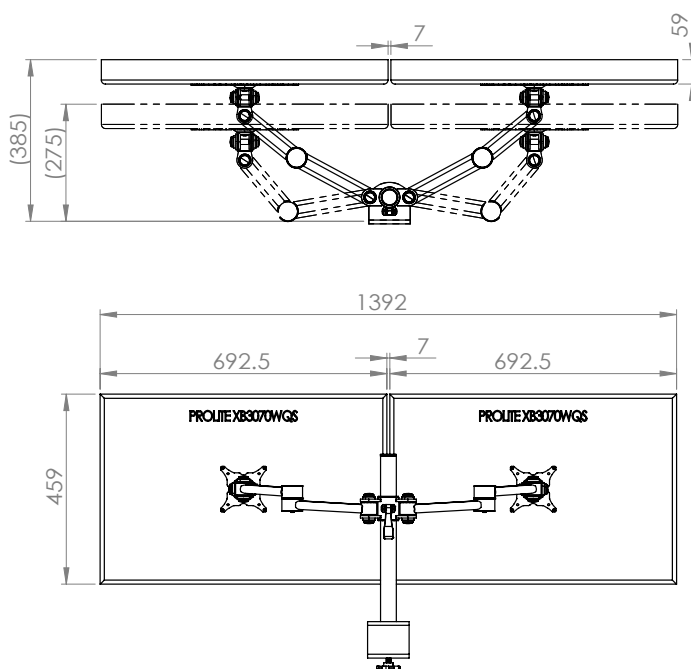

XSTREAM post mount 2 x dual beam arms with through desk fixing

Product Specification

Product code	XSTREAM2PMCOMB02B - black
Weight capacity	10kg per arm
Max screen width	2 x 30"
VESA	75mm & 100mm VESA compliant
Movement	Height adjustment, tilt, swivel, rotation and reach
Height adjustment	Max height adjustment 420mm from desk top
Fixings	Supplied with through desk fixing

Additional Information

2 x dual beam arms with manual height adjustment

Additional +/- 70mm available with ratchet mechanism

Lockable quick release VESA function

Silver – XSTREAM2PMCOMB02S - RAL code 9006

White – XSTREAM2PMCOMB02W - RAL code 9010

Black – XSTREAM2PMCOMB02B - RAL code 9005

Ergo
01235 773373
www.ergold.co.uk
sales@ergold.co.uk

Monitor Size Movement

27" Screen

a. Having a partition/obstacle behind the monitor arm

b. no partition/obstacle behind the monitor arm

30" Screen

a. Having a partition/obstacle behind the monitor arm

b. no partition/obstacle behind the monitor arm