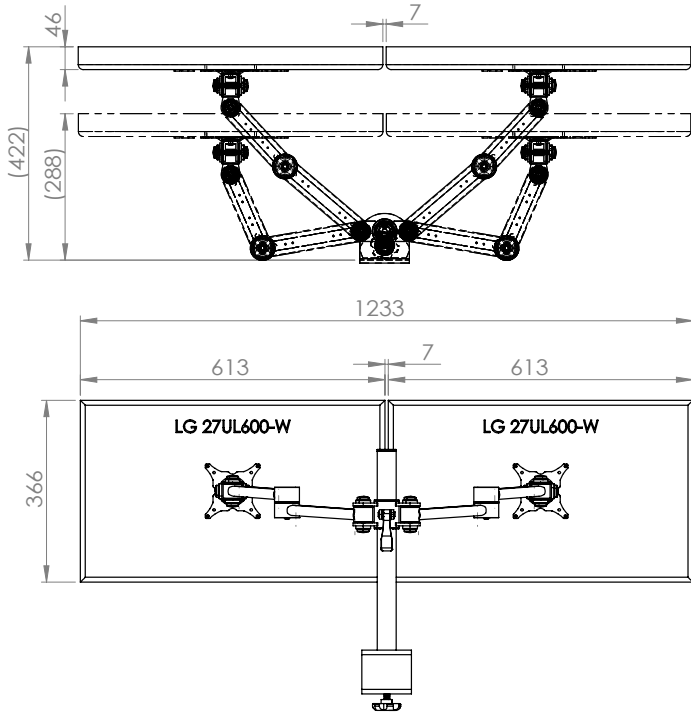

XSTREAM post mount 2 x dual beam arms with through desk fixing

Product Specification

Product code	XSTREAM2PMCOMB02B - black
Weight capacity	10kg per arm
Max screen width	2 x 30"
VESA	75mm & 100mm VESA compliant
Movement	Height adjustment, tilt, swivel, rotation and reach
Height adjustment	Max height adjustment 420mm from desk top
Fixings	Supplied with through desk fixing

Additional Information

2 x dual beam arms with manual height adjustment

Additional +/- 70mm available with ratchet mechanism

Lockable quick release VESA function

Silver – XSTREAM2PMCOMB02S - RAL code 9006

White – XSTREAM2PMCOMB02W - RAL code 9010

Black – XSTREAM2PMCOMB02B - RAL code 9005

Ergo
01235 773373
www.ergold.co.uk
sales@ergold.co.uk

Monitor Size Movement

27" Screen

a. Having a partition/obstacle behind the monitor arm

b. no partition/obstacle behind the monitor arm

30" Screen

a. Having a partition/obstacle behind the monitor arm

b. no partition/obstacle behind the monitor arm