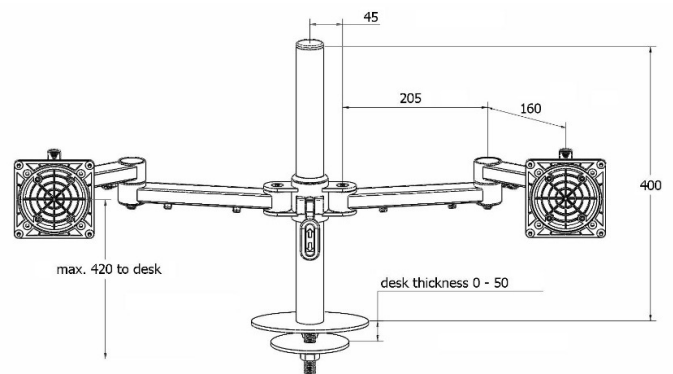

XSTREAM post mount 2 x dual beam arms with through desk fixing

Product Specification

Product code	XSTREAM2PMCOMB02B - black
Weight capacity	10kg per arm
Max screen width	2 x 30"
VESA	75mm & 100mm VESA compliant
Movement	Height adjustment, tilt, swivel, rotation and reach
Height adjustment	Max height adjustment 420mm from desk top
Fixings	Supplied with through desk fixing

Additional Information

2 x dual beam arms with manual height adjustment

Additional +/- 70mm available with ratchet mechanism

Lockable quick release VESA function

Silver – XSTREAM2PMCOMB02S - RAL code 9006

White – XSTREAM2PMCOMB02W - RAL code 9010

Black – XSTREAM2PMCOMB02B - RAL code 9005

Ergo
01235 773373
www.ergold.co.uk
sales@ergold.co.uk

Monitor Size Movement

27" Screen

a. Having a partition/obstacle behind the monitor arm

b. no partition/obstacle behind the monitor arm

30" Screen

a. Having a partition/obstacle behind the monitor arm

b. no partition/obstacle behind the monitor arm