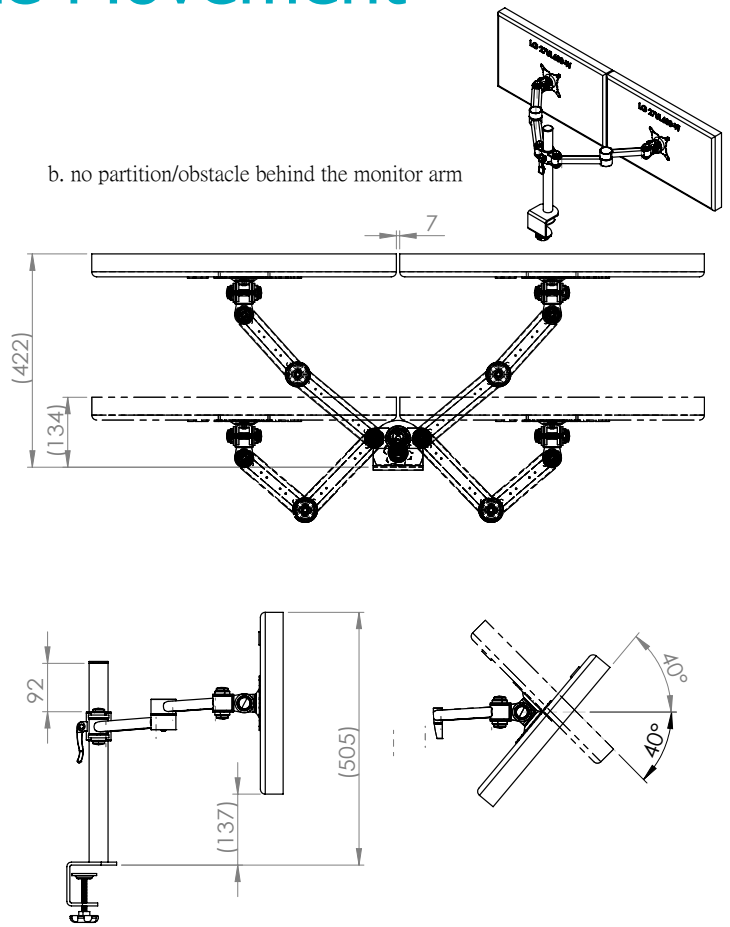

XSTREAM post mount 2 x dual beam arms with through desk fixing

Product Specification

Product code	XSTREAM2PMCOMB02B - black
Weight capacity	10kg per arm
Max screen width	2 x 30"
VESA	75mm & 100mm VESA compliant
Movement	Height adjustment, tilt, swivel, rotation and reach
Height adjustment	Max height adjustment 420mm from desk top
Fixings	Supplied with through desk fixing

Additional Information

2 x dual beam arms with manual height adjustment

Additional +/- 70mm available with ratchet mechanism

Lockable quick release VESA function

Silver – XSTREAM2PMCOMB02S - RAL code 9006

White – XSTREAM2PMCOMB02W - RAL code 9010

Black – XSTREAM2PMCOMB02B - RAL code 9005

Ergo
01235 773373
www.ergold.co.uk
sales@ergold.co.uk

Monitor Size Movement

27" Screen

a. Having a partition/obstacle behind the monitor arm

b. no partition/obstacle behind the monitor arm

30" Screen

a. Having a partition/obstacle behind the monitor arm

b. no partition/obstacle behind the monitor arm